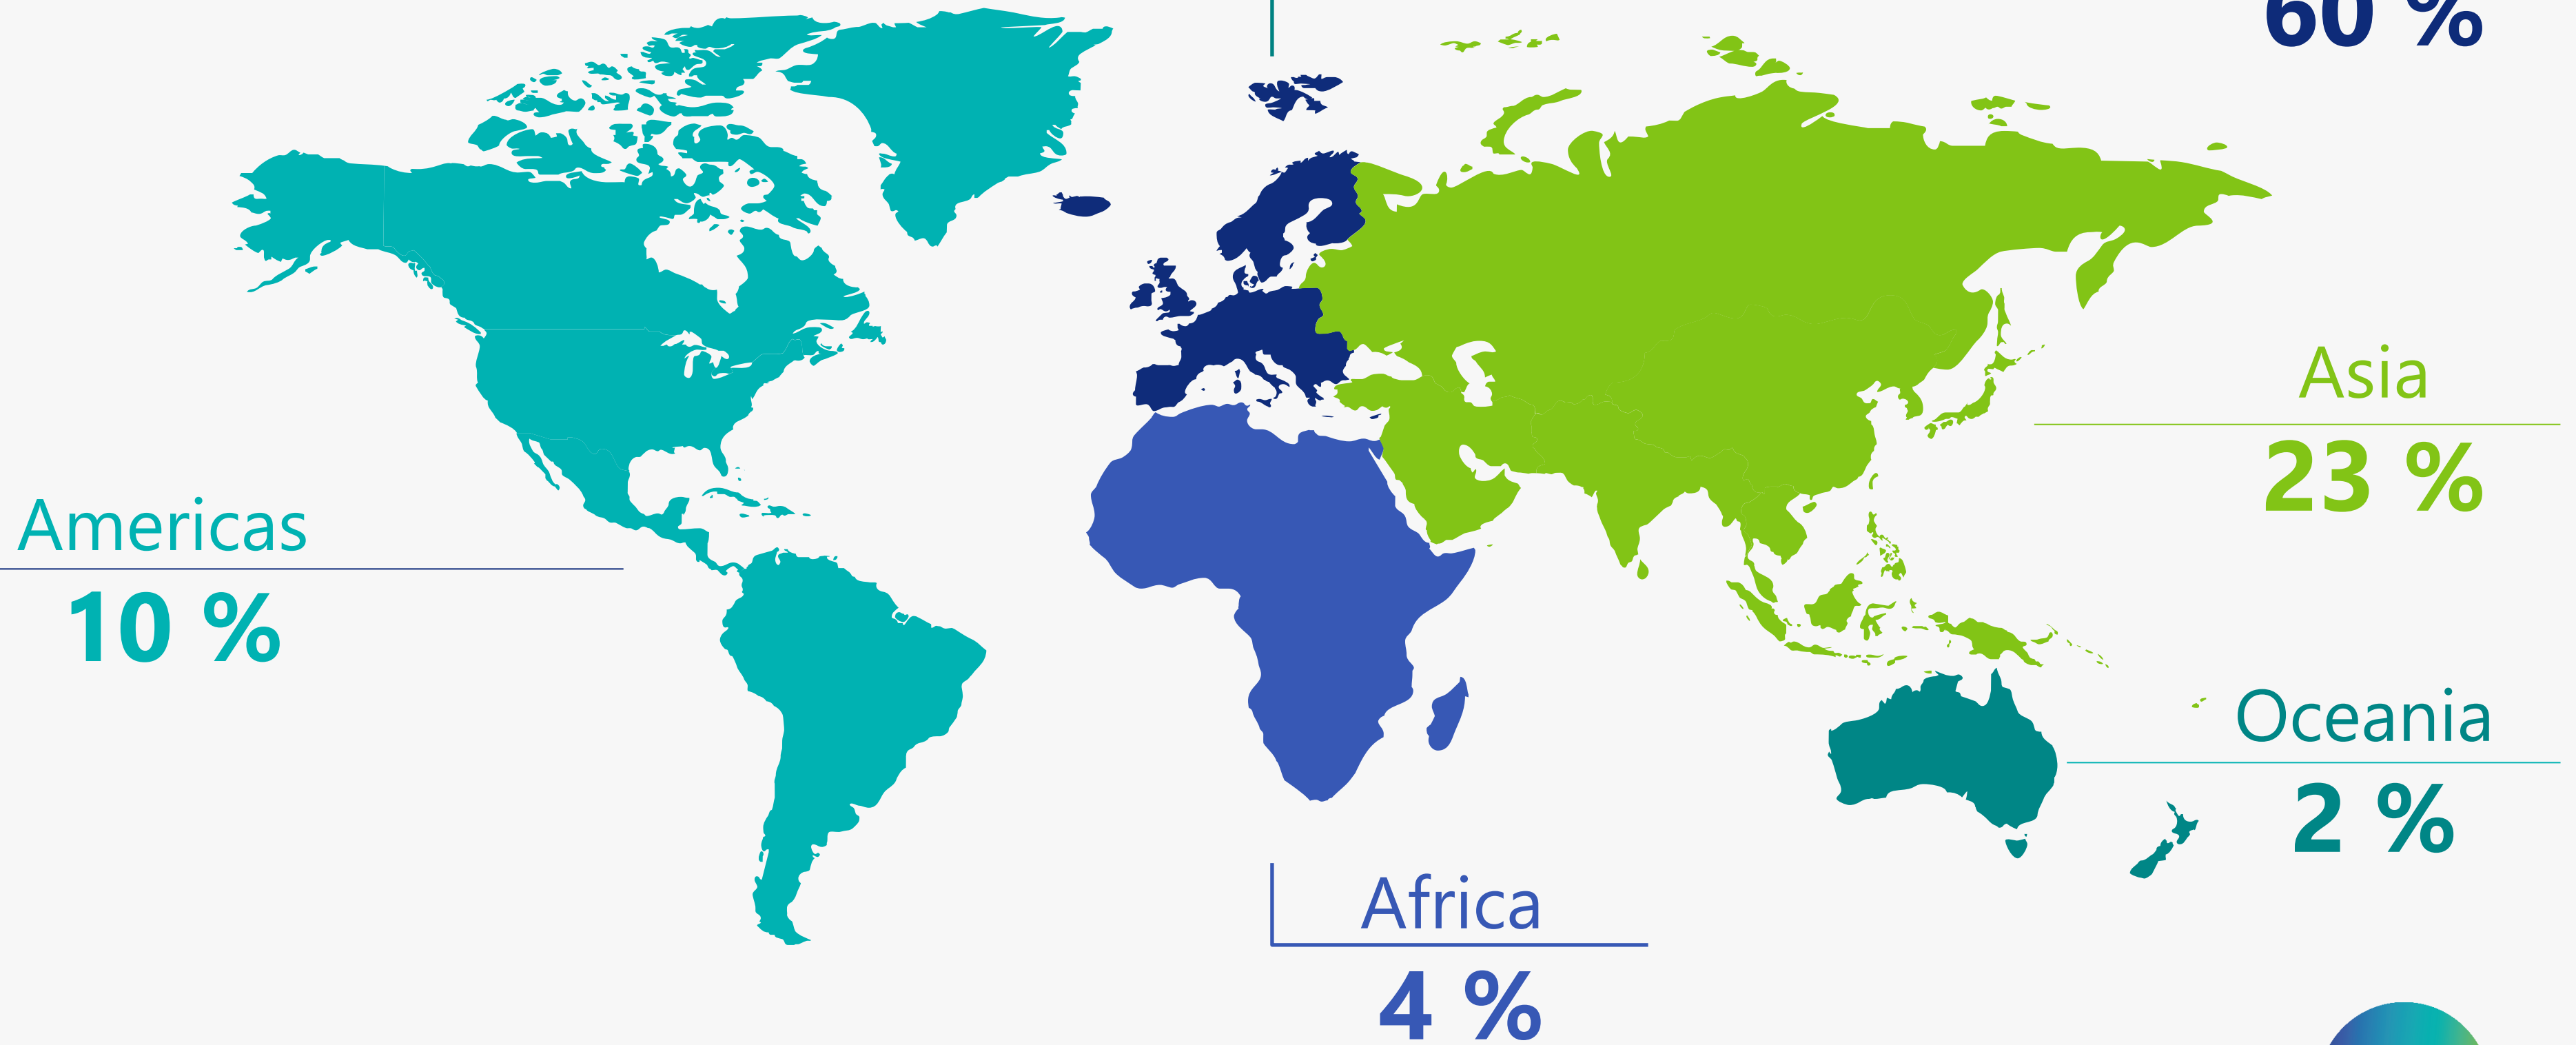

ESHRE 2023 - Geographical

Albania	17
Algeria	82
Argentina	67
Armenia	27
Australia	191
Austria	87
Azerbaijan	10
Bahrain	6
Bangladesh	9
Belarus	15
Belgium	194
Benin	1
Bolivia	3
Bosnia - Herzegovina	12
Brazil	183
Bulgaria	55
Burkina Faso	3
Cameroon	3
Canada	106
Chile	34
China	160
Colombia	22
Comoros	2
Costa Rica	1
Croatia	37
Cyprus	38
Czech Republic	82
Democratic Rep. of Congo	1
Denmark	385
Dominica	2
Dominican Republic	11
Ecuador	8

Egypt	28
Equatorial Guinea	1
Estonia	31
Ethiopia	2
Finland	60
France	417
Georgia	46
Germany	387
Ghana	22
Greece	175
Guatemala	3
Guyana	1
Hong Kong	28
Hungary	67
Iceland	7
India	549
Indonesia	38
Iran	40
Iraq	85
Ireland	43
Israel	129
Italy	453
Ivory Coast	1
Japan	102
Jordan	55
Kazakhstan	64
Kenya	7
Korea, South	63
Kosovo	8
Kuwait	20
Latvia	18
Lebanon	46

Libya	10
Lithuania	19
Luxembourg	4
Macedonia	12
Malaysia	34
Maldives	1
Mali	1
Malta	6
Martinique	1
Mauritius	2
Mexico	128
Moldova	2
Monaco	2
Mongolia	6
Montenegro	5
Morocco	29
Myanmar	1
Nepal	21
Neth. Antilles	1
New Zealand	7
Nicaragua	1
Nigeria	81
Norway	73
Oman	9
Pakistan	3
Palestine	13
Panama	9
Paraguay	7
Peru	58
Philippines	50
Poland	188
Portugal	92

Qatar	13
Romania	127
Russia C.I.S.	58
Saudi Arabia	62
Serbia	43
Singapore Rep. of	29
Slovakia	17
Slovenia	24
South Africa	30
Spain	581
Sri Lanka	8
Sudan	11
Sweden	149
Switzerland	188
Syria	7
Taiwan R.O.C.	80
Tanzania	5
Thailand	187
The Netherlands	227
Tunisia	32
Turkey	148
Turkmenistan	1
U.S.A.	299
Uganda	27
Ukraine	395
United Arab Emirates	83
United Kingdom	550
Unknown	63
Uruguay	8
Uzbekistan	10
Venezuela	3
Vietnam	48
Zambia	1
Zimbabwe	2

ESHRE 2023 - Geographical