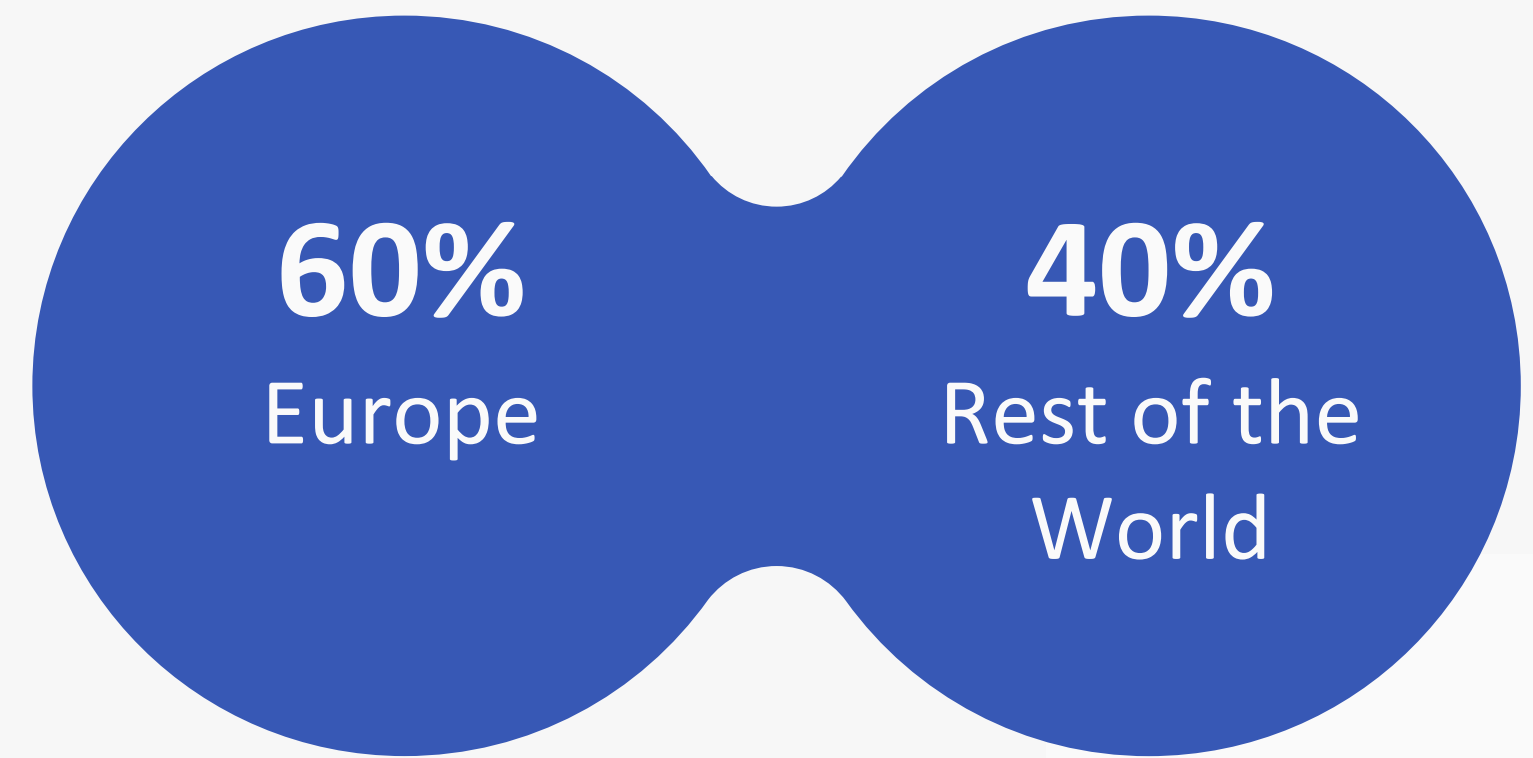

ESHRE 2022 vs 2023

**ESHRE
2022**

**ESHRE
2023**