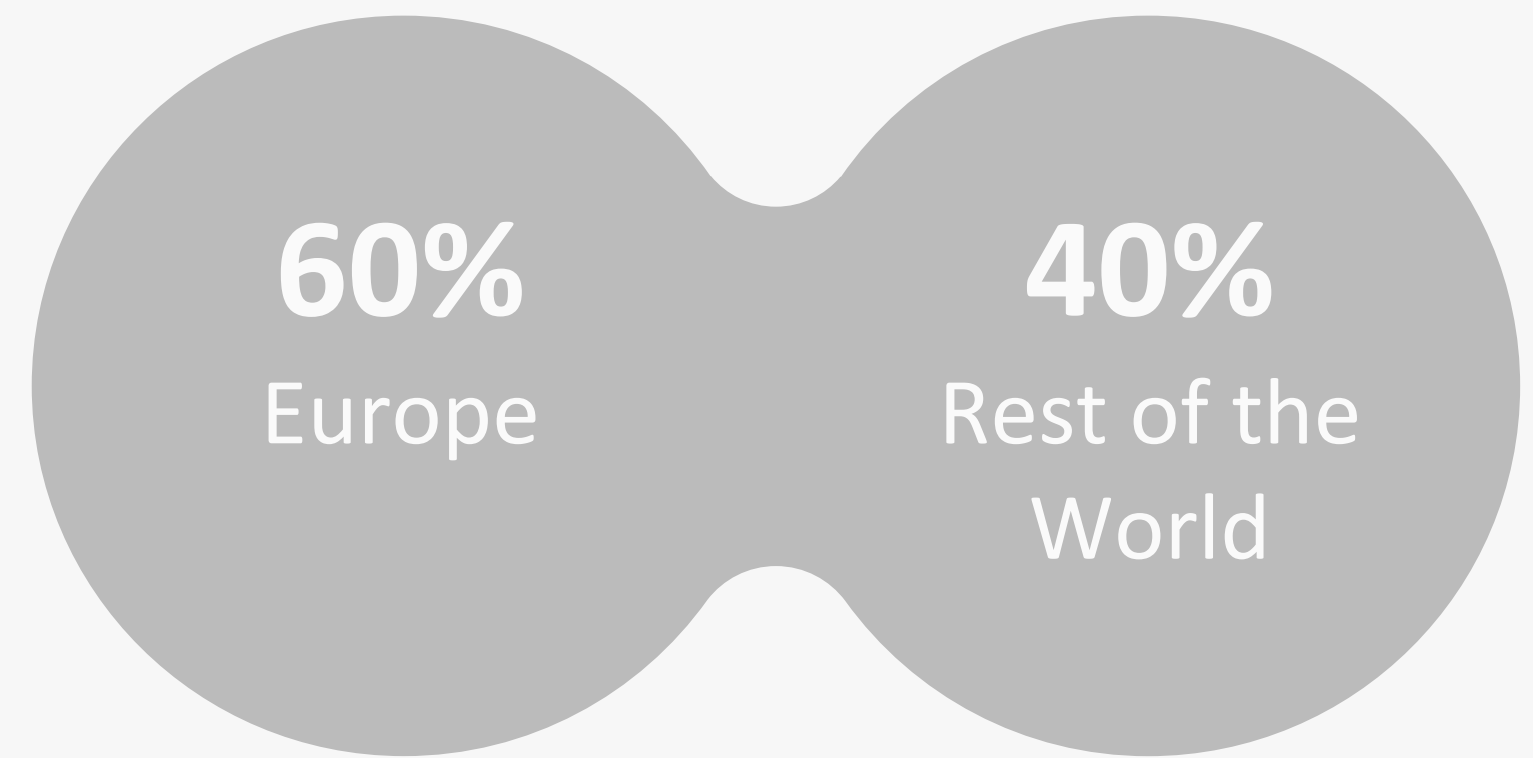

ESHRE 2022 vs 2023

**ESHRE
2022**