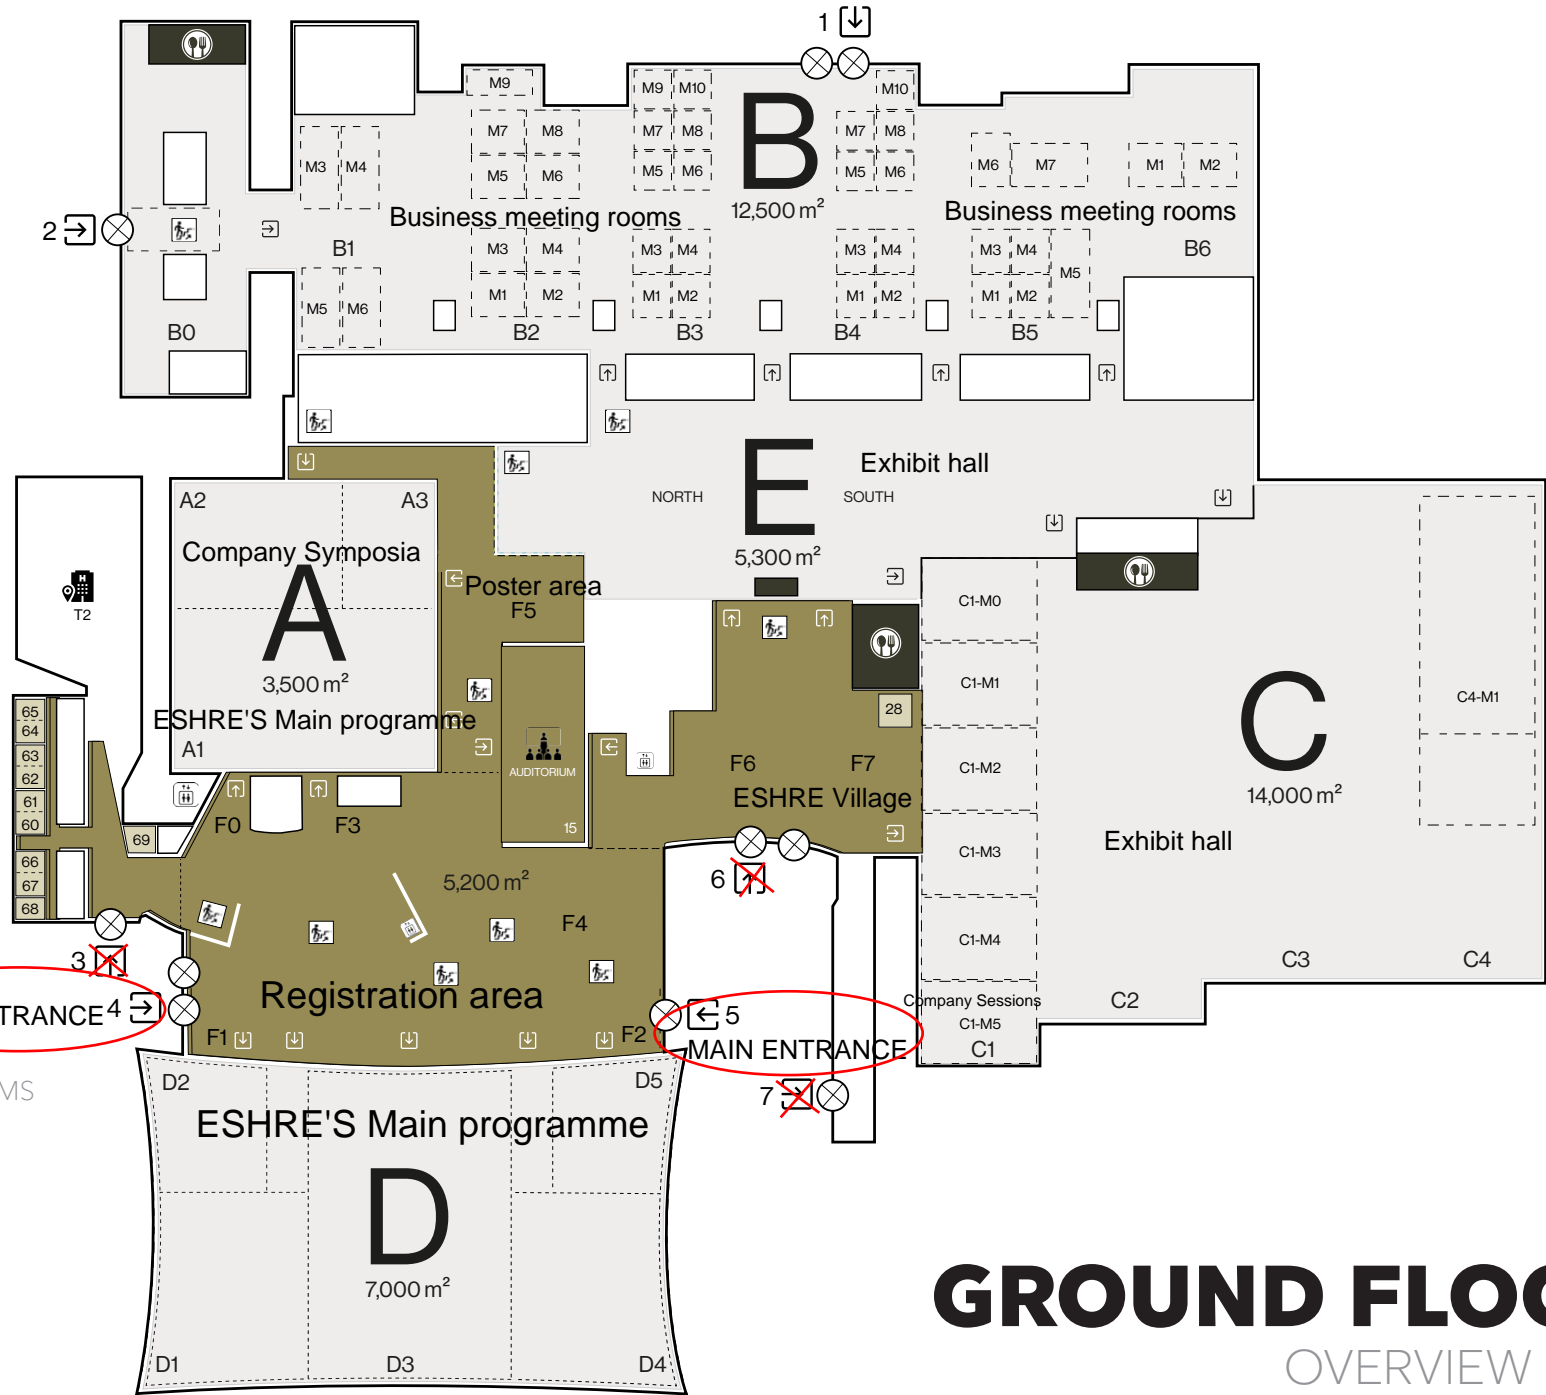

BELLA CENTER  
Metro station

MAIN ENTRANCE 4

MAIN ENTRANCE 5

- FLEXIBLE MEETING ROOMS
- HALL
- FIXED MEETING ROOMS
- FOYER
- CAFÉS

# GROUND FLOOR

OVERVIEW MAP